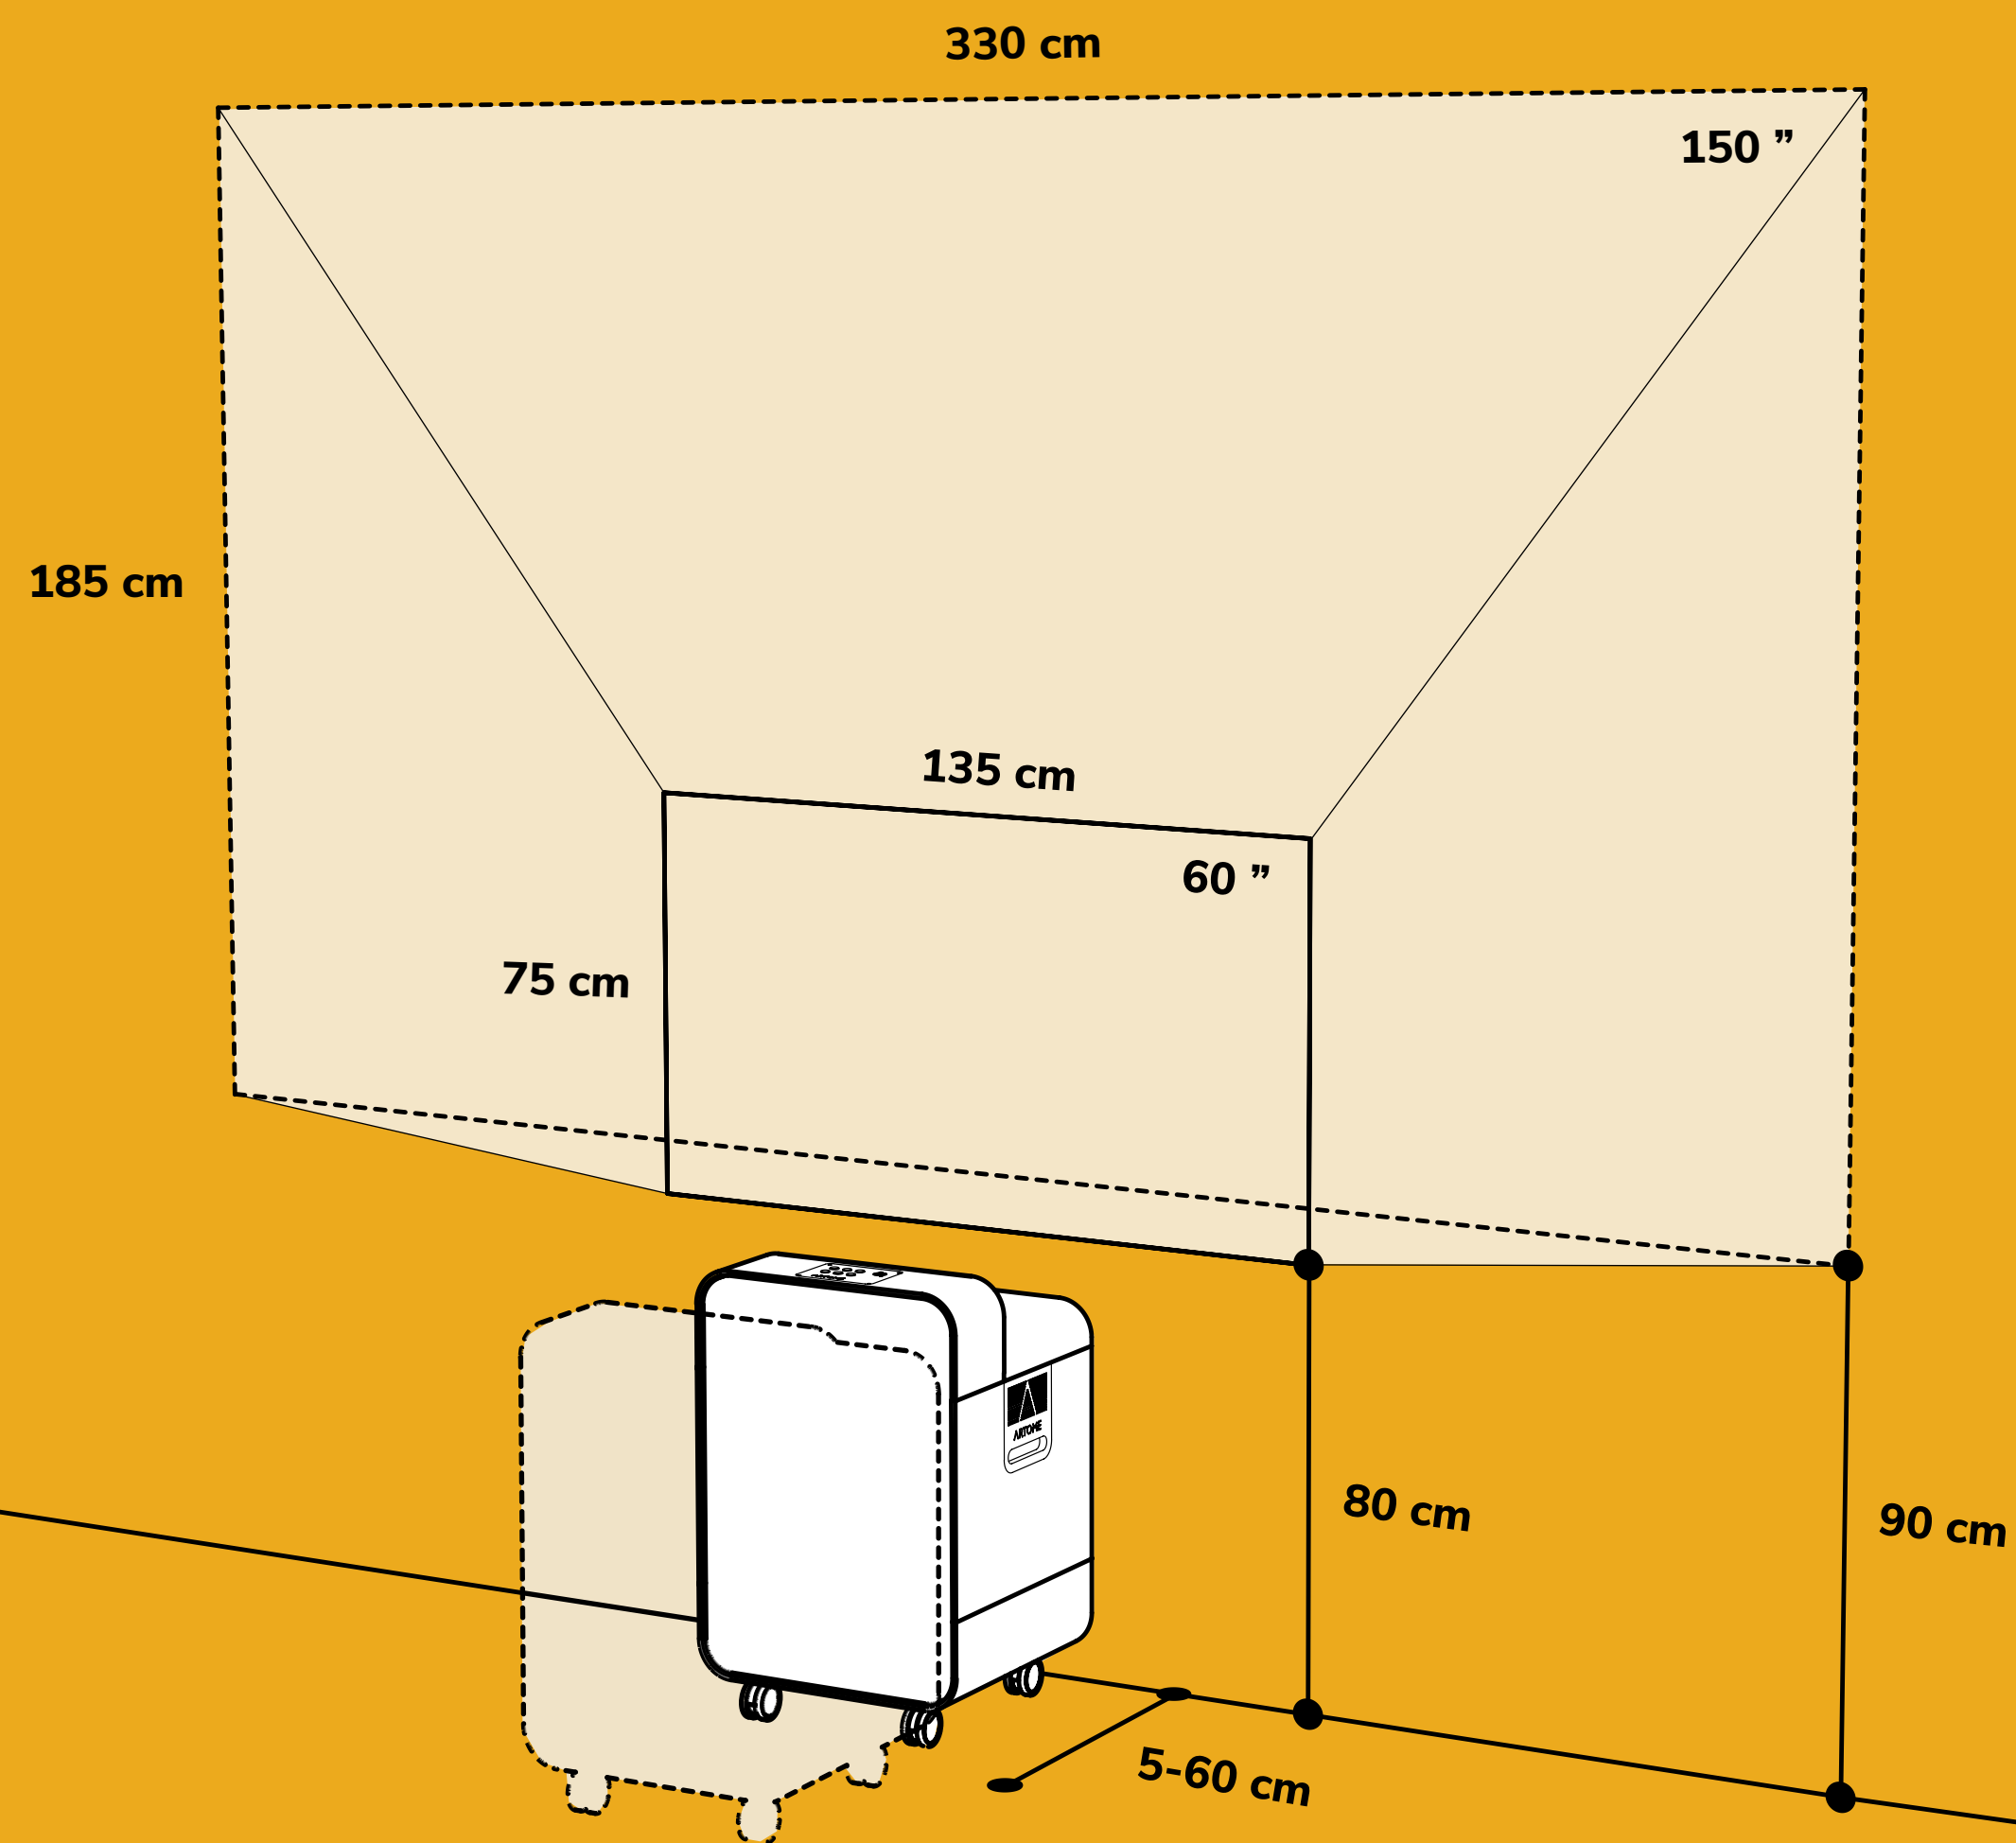

ARTOME M10

General specs

Name	Artome M10
Product code	43030-002
Materials	Birch plywood, MDF, metal, aluminium
Dimensions	(W x H x D) 52 x 80 x 47,5 cm
Weight	49 kg
19" rack	3 U
Package size	(W x H x D) 80 x 94 x 60 cm
Number of packages	1
Warranty	24 kk Projector 5 years or 12000 h

Technical specs

Projector	Epson EB-805F
Resolution	Full HD 1080p, 1920 x 1080, 16:9
Brightness	5000 lm
Sound	Embedded 2.1 -speaker system Max. SPL 108 dB @ 1 m
Image size	60"-150"
Connections	HDMI in x2 HDMI out Mic in x2 Stereo audio out (balanced) HDBaseT
Controls	Power, Source, Vol +/-, Pause, Freeze
Artome+	Artome HybriDock® USB 3.0 hub Power delivery for peripherals USB audio interface